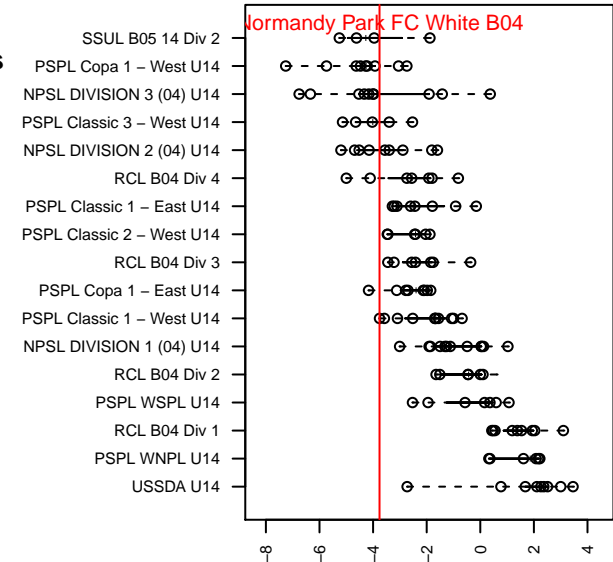

Normandy Park FC White B04

Normandy Park FC
 Normandy Park, WA
 B04 total strength=913
 attack=2.64 defense=0.83
 fall league = PSPL Classic 1 – West U14
 spr league = Spr PSPL – '04 Classic 2 – West I

alt names used:
 Normandy Park FC Strikers 04/05
 NPFC Strikers 2004–5
 Normandy Park FC Strikers 04/05

Venues played:
 2017 Labor Day Cup BU14 Silver
 2017 PSPL Classic 1 – West U14
 2017 Spr PSPL – '04 Classic 2 – West U14

**attack and defense variance (black dot)
relative to other teams
and top 10 in region**

**attack and defense rating
relative to others at age
and all opponents in last 13 months**

Performance relative to 13 month average