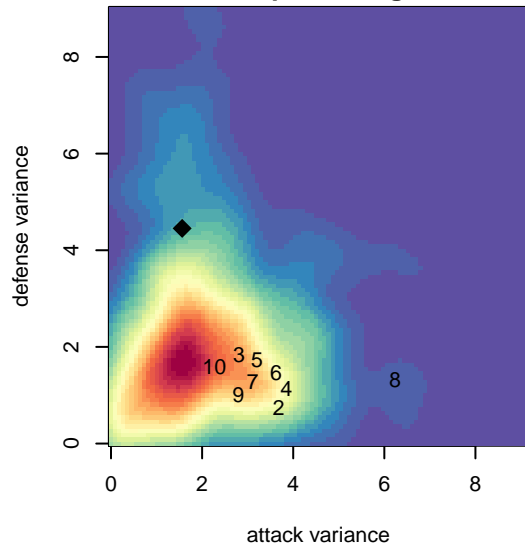

Normandy Park FC White B04

Normandy Park FC
 Normandy Park, WA
 B04 total strength=913
 attack=2.64 defense=0.83
 fall league = PSPL Classic 1 – West U14
 spr league = Spr PSPL – '04 Classic 2 – West I

**attack and defense variance (black dot)
relative to other teams
and top 10 in region**

**attack and defense rating
relative to others at age
and all opponents in last 13 months**

Performance relative to 13 month average