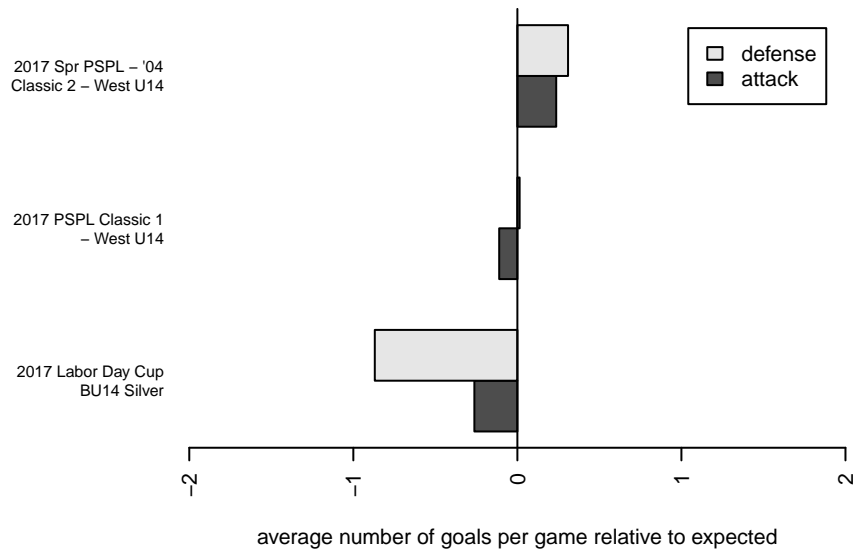

Normandy Park FC White B04

Normandy Park FC
 Normandy Park, WA
 B04 total strength=913
 attack=2.64 defense=0.83
 fall league = PSPL Classic 1 – West U14
 spr league = Spr PSPL – '04 Classic 2 – West I

**attack and defense variance (black dot)
relative to other teams
and top 10 in region**

**attack and defense rating
relative to others at age
and all opponents in last 13 months**

Performance relative to 13 month average