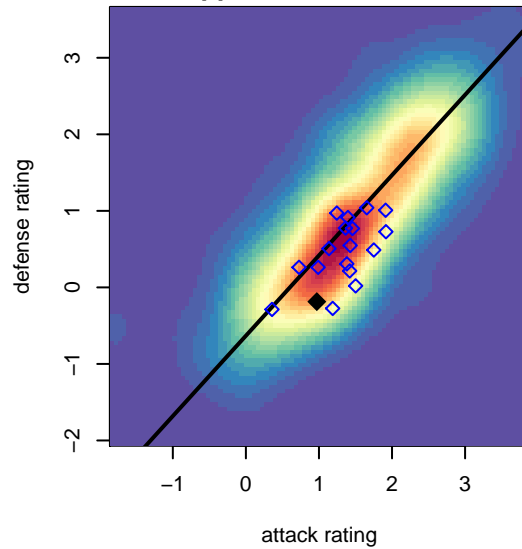

Normandy Park FC White B04

Normandy Park FC
 Normandy Park, WA
 B04 total strength=913
 attack=2.64 defense=0.83
 fall league = PSPL Classic 1 – West U14
 spr league = Spr PSPL – '04 Classic 2 – West I

**attack and defense variance (black dot)
relative to other teams
and top 10 in region**

**attack and defense rating
relative to others at age
and all opponents in last 13 months**

Performance relative to 13 month average