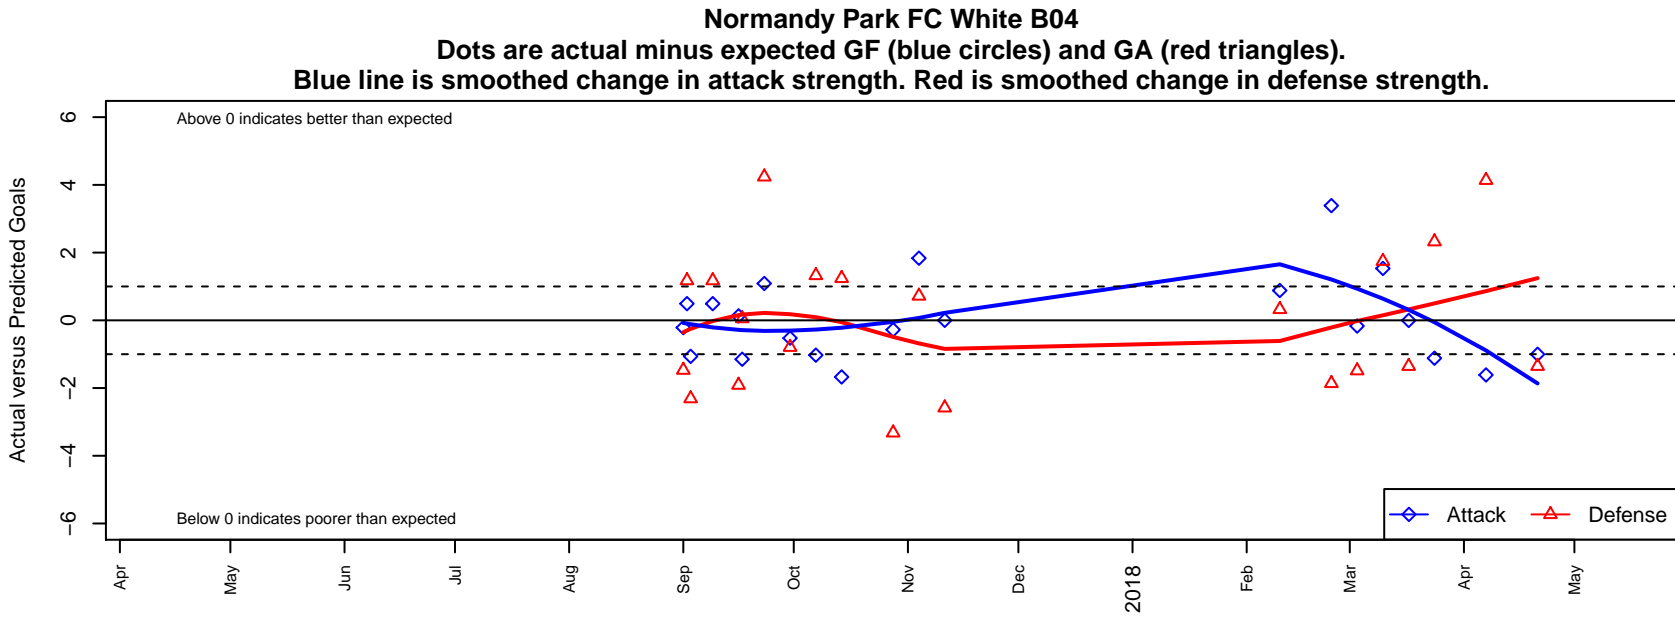

Normandy Park FC White B04

Normandy Park FC
 Normandy Park, WA
 B04 total strength=913
 attack=2.64 defense=0.83
 fall league = PSPL Classic 1 – West U14
 spr league = Spr PSPL – '04 Classic 2 – West I

**attack and defense variance (black dot)
relative to other teams
and top 10 in region**

**attack and defense rating
relative to others at age
and all opponents in last 13 months**

Performance relative to 13 month average